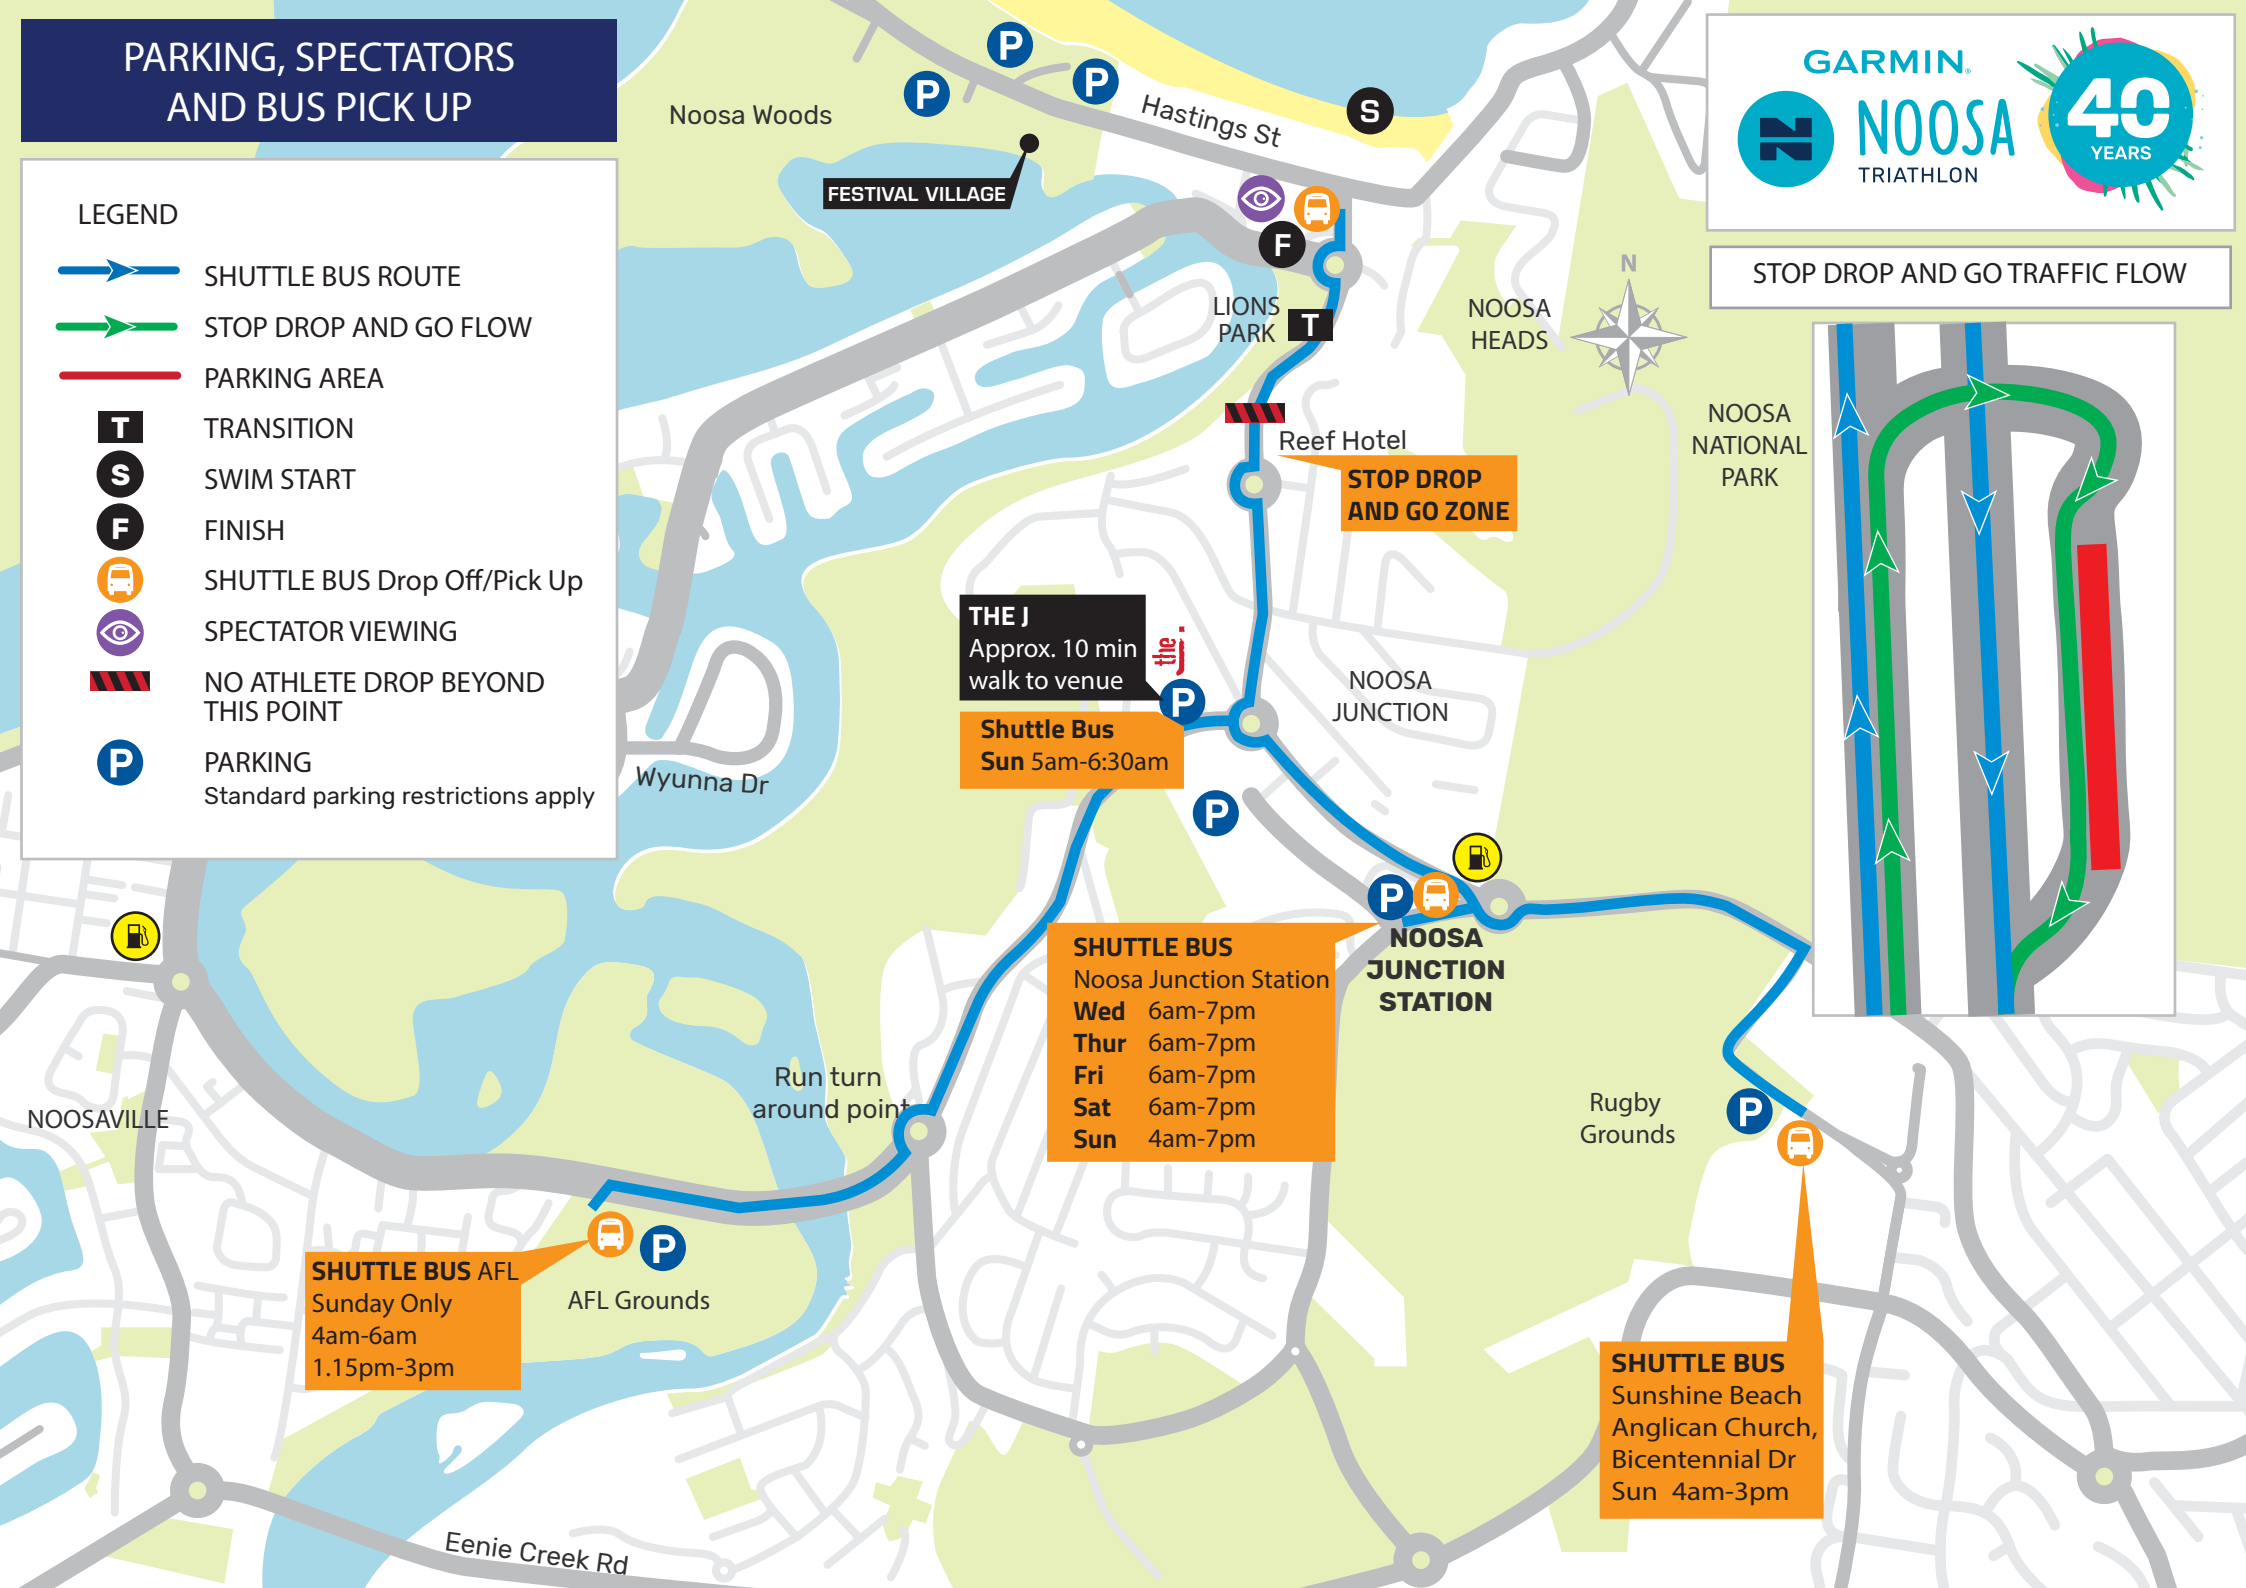

PARKING, SPECTATORS AND BUS PICK UP

STOP DROP AND GO TRAFFIC FLOW

LEGEND

- SHUTTLE BUS ROUTE
- STOP DROP AND GO FLOW
- PARKING AREA
- TRANSITION
- SWIM START
- FINISH
- SHUTTLE BUS Drop Off/Pick Up
- SPECTATOR VIEWING
- NO ATHLETE DROP BEYOND THIS POINT
- PARKING
Standard parking restrictions apply

THE J
Approx. 10 min walk to venue

Shuttle Bus
Sun 5am-6:30am

SHUTTLE BUS
Noosa Junction Station

Wed	6am-7pm
Thur	6am-7pm
Fri	6am-7pm
Sat	6am-7pm
Sun	4am-7pm

SHUTTLE BUS AFL
Sunday Only
4am-6am
1.15pm-3pm

SHUTTLE BUS
Sunshine Beach Anglican Church,
Bicentennial Dr
Sun 4am-3pm